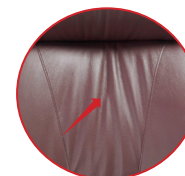

A. Multi Position Tilt Lock
Turn lever up to unlock, turn down to lock.

B. Pneumatic Height Adjustment
To lower, turn lever up while seated. To raise, turn lever up with your weight off seat.

C. Tension Control
Turn clockwise to increase tension, turn counter-clockwise to decrease tension.

D. Height Adjustable Arms
Move arm to desired height by pressing on button, release to lock.

E. Pillow Upholstery
A pillow upholstery technique is used with vinyl leather or leather plus to provide a wrinkled, plush appearance.