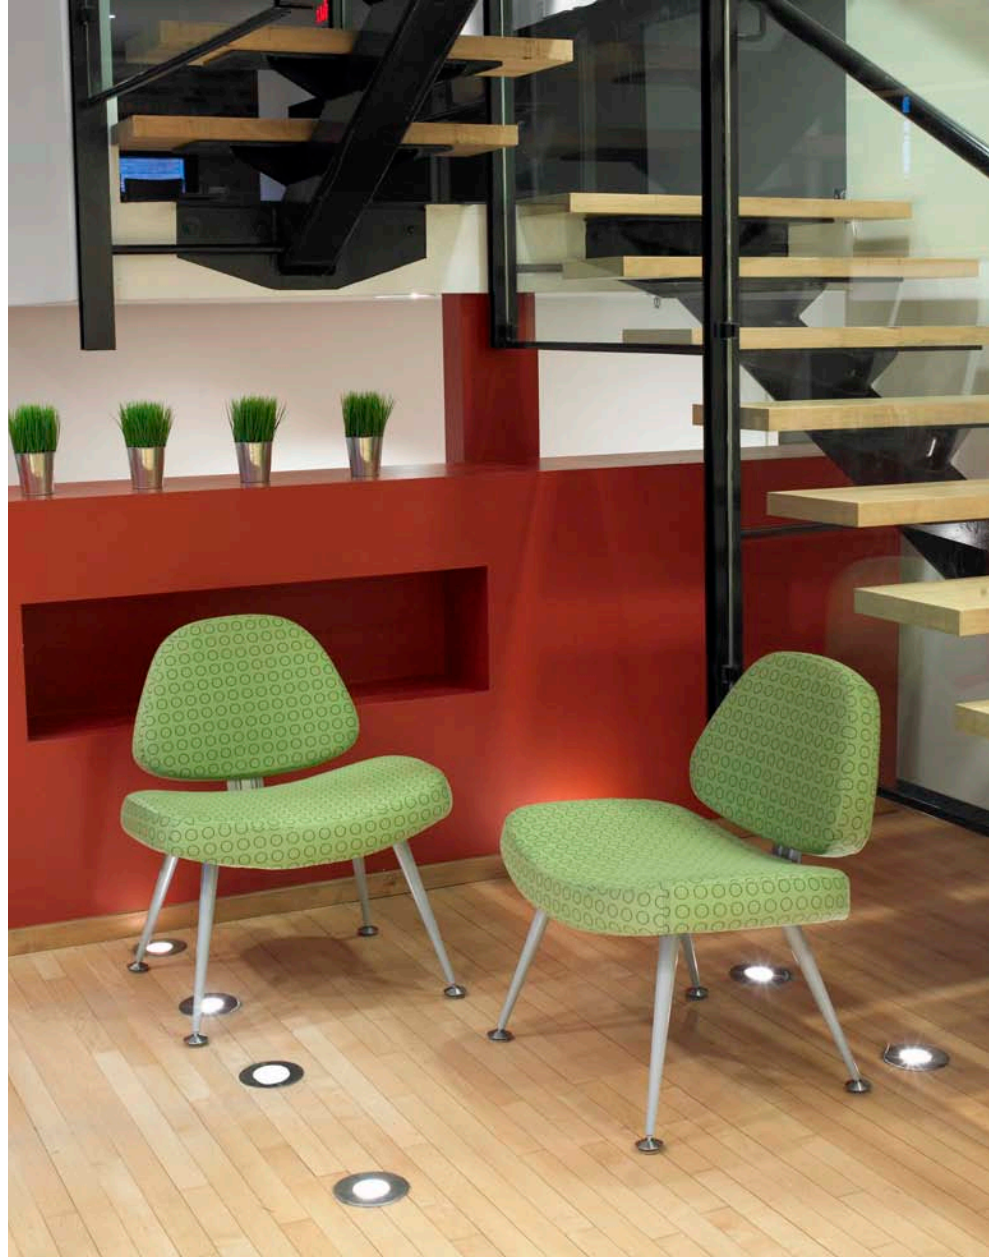

SMURK
801 Series

SMURK

MODEL 801

.: SMURK [801 Series]

.: ABOUT SMURK

- Smurk is a contemporary fun and chic waiting chair. Inspired by the Nightingale designs of the 70's.
- This modern retro waiting chair screams fun and cool.
- Innovative in its shape, simple in its concept, the Smurk solicits comment.
- With an exaggerated wide seat pan supported with reinforced molded plywood and unique leg design, the Smurk adds life and zest to any "Hip" waiting area.
- Tapered aluminum legs with adjustable glides. Finished with high impact silver epoxy coat, electrostatically applied for corrosion resistance.
- California Fire Code #117.
- Meets or exceeds ANSI/BIFMA standards.

.: DIMENSIONS

MODEL:	801
OVERALL:	
width	27"
depth	26"
height	30"
SEAT HEIGHT:	17"
SEAT WIDTH:	26"
SEAT DEPTH:	18"
BACK WIDTH:	20½"
BACK HEIGHT:	16"
WEIGHT (lbs):	30
VOLUME (cu ft):	18