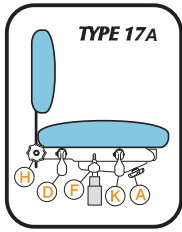

>> STANDARD FEATURES

- Swivel-tilt mechanism with infinite position swivel tilt lock, free float or variable back angle adjustment, pneumatic seat height, back height adjustment and tension control
- Built-in lumbar support
- Extra large back for greater back support
- Heavy duty back post for durability
- Seat and back are made from high density, high resiliency foam for comfort and durability
- Waterfall seat design to reduce muscle fatigue and improve circulation
- Extra large seat with molded foam for added comfort
- Heavy duty height and width adjustable arms for comfort and durability
- Outside back and seat shell are made of polypropylene plastic for durability
- 5 prong heavy duty base
- 2" dual wheel heavy duty carpet casters
- Fabric abrasion rating exceed 600,000 double rubs
- All exposed metal components finished in black, epoxy powder coat paint for durability and appearance
- Meets CAL 133 fire ratings
- ANSI / BIFMA
- Greenguard Approved

HD6800DFR

>> DIMENSIONS

MODEL:	HD6800DFR	HD6807DFR
OVERALL:		
width	26"-28"	26"-28"
depth	26"	26"
height	37"-42½"	37"-42½"
SEAT HEIGHT:	16"-21½"	16"-21½"
SEAT WIDTH:	21"	21"
SEAT DEPTH:	20"	20"
BACK WIDTH:	20"	20"
BACK HEIGHT:	20"-22½"	20"-22½"
WEIGHT (lbs):	66	56
VOLUME (cu ft):	14/9.6	14/9.6

AN UNSTOPPABLE FORCE FOR NON-STOP BUSINESS

>> MECHANISM USER GUIDE

- A Tension Knob**
Turn clockwise to increase tension
Turn counter-clockwise to decrease tension.
- D Back Angle Adjustment**
While seated, pull paddle up, when desired angle is achieved push paddle down to lock.
- F Pneumatic Height Adjustment**
To lower, lift paddle while seated, To raise lift paddle with your weight off seat.
- H Back Height Adjustment**
Turn knob counter-clockwise to loosen, lift or lower chair back to desired position and re-tighten.
- K Infinite Position Tilt Lock**
To lock chair in position, push paddle down, to allow free movement, pull paddle up.