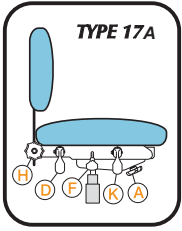

>> STANDARD FEATURES

- Swivel-tilt mechanism with infinite position swivel tilt lock, free float or variable back angle adjustment, pneumatic seat height, back height adjustment and tension control
- Built-in lumbar support
- Seat and back are made from high density, high resiliency foam for comfort and durability
- Waterfall seat design to reduce muscle fatigue and improve circulation
- Outside back and seat shell are made of polypropylene plastic for durability
- 5 prong heavy duty base
- 2" dual wheel carpet casters
- All exposed metal components finished in black, epoxy powder coat paint for durability and appearance
- Easy-to-understand adjustment and maintenance instructions with each chair
- Meets CAL 133 fire ratings

6800MABA

>> DIMENSIONS

MODEL:	6800LBAFR	6800ABAFR	6807FR	6800MLBAFR	6800MABAFR	6807MBAFR
OVERALL:						
width	24"	24"	24"	26"	26"	26"
depth	24"	24"	24"	24"	24"	24"
height	33"-38½"	33"-38½"	33"-38½"	37"-42½"	37"-42½"	37"-42½"
SEAT HEIGHT:	16½"-22"	16½"-22"	16½"-22"	16½"-22"	16½"-22"	16½"-22"
SEAT WIDTH:	19½"	19½"	19½"	19½"	19½"	19½"
SEAT DEPTH:	17"	17"	17"	17"	17"	17"
BACK WIDTH:	16½"	16½"	16½"	17½"	17½"	17½"
BACK HEIGHT:	16½"	16½"	16½"	20½"	20½"	20½"
WEIGHT (lbs):	41	41	35	43	43	37
VOLUME (cu ft):	9.6	9.6	9.6	9.6	9.6	9.6

>> MECHANISM USER GUIDE

- A Tension Knob**
Turn clockwise to increase tension
Turn counter-clockwise to decrease tension.
- D Back Angle Adjustment**
While seated, pull paddle up, when desired angle is achieved push paddle down to lock.
- F Pneumatic Height Adjustment**
To lower, lift paddle while seated, To raise lift paddle with your weight off seat.
- H Back Height Adjustment**
Turn knob counter-clockwise to loosen, lift or lower chair back to desired position and retighten.
- K Infinite Position Tilt Lock**
To lock chair in position, push paddle down, to allow free movement, pull paddle up.